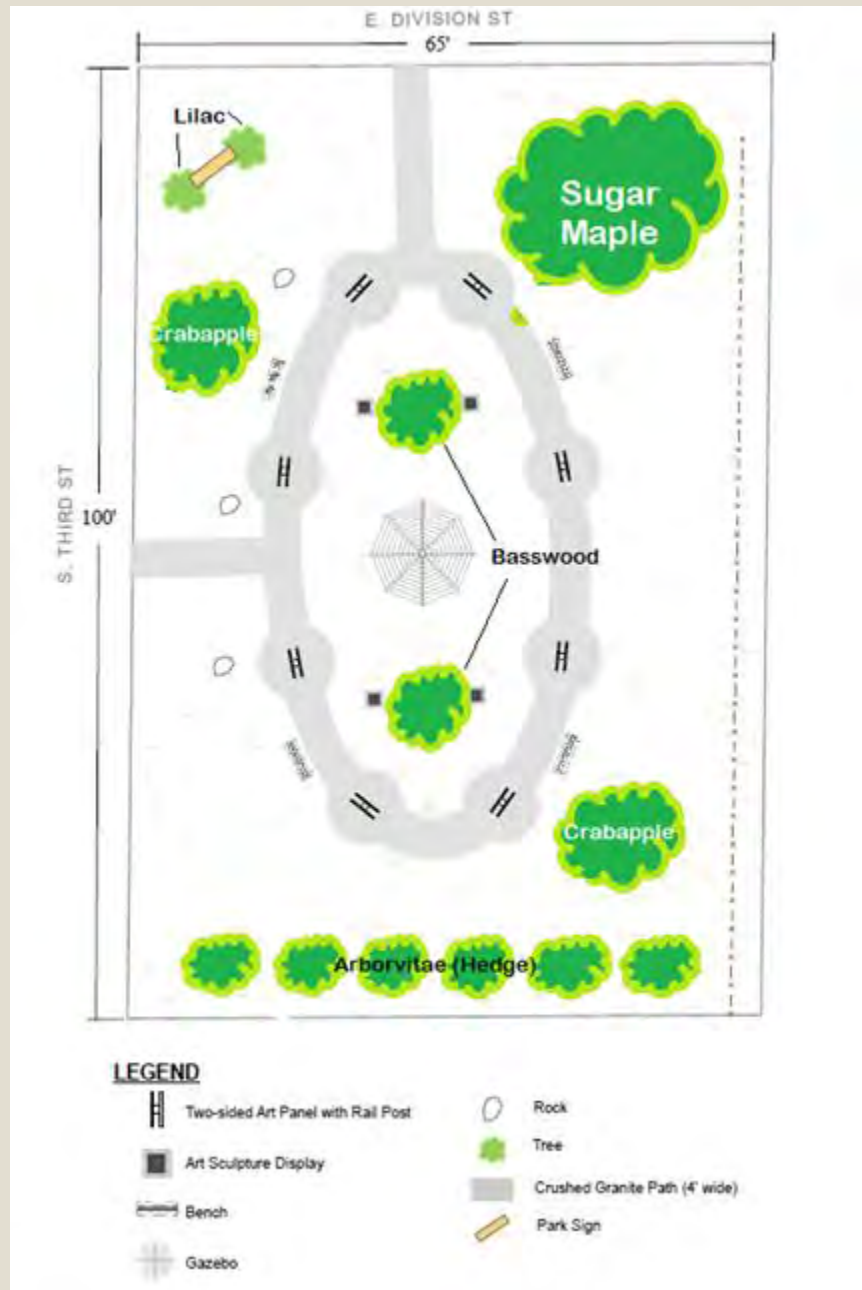

Prosperous Places
Placemaking Grant
$5,000 with
$5,000 MCLBA
match

Invited to apply a
second time;
received another
$3,200